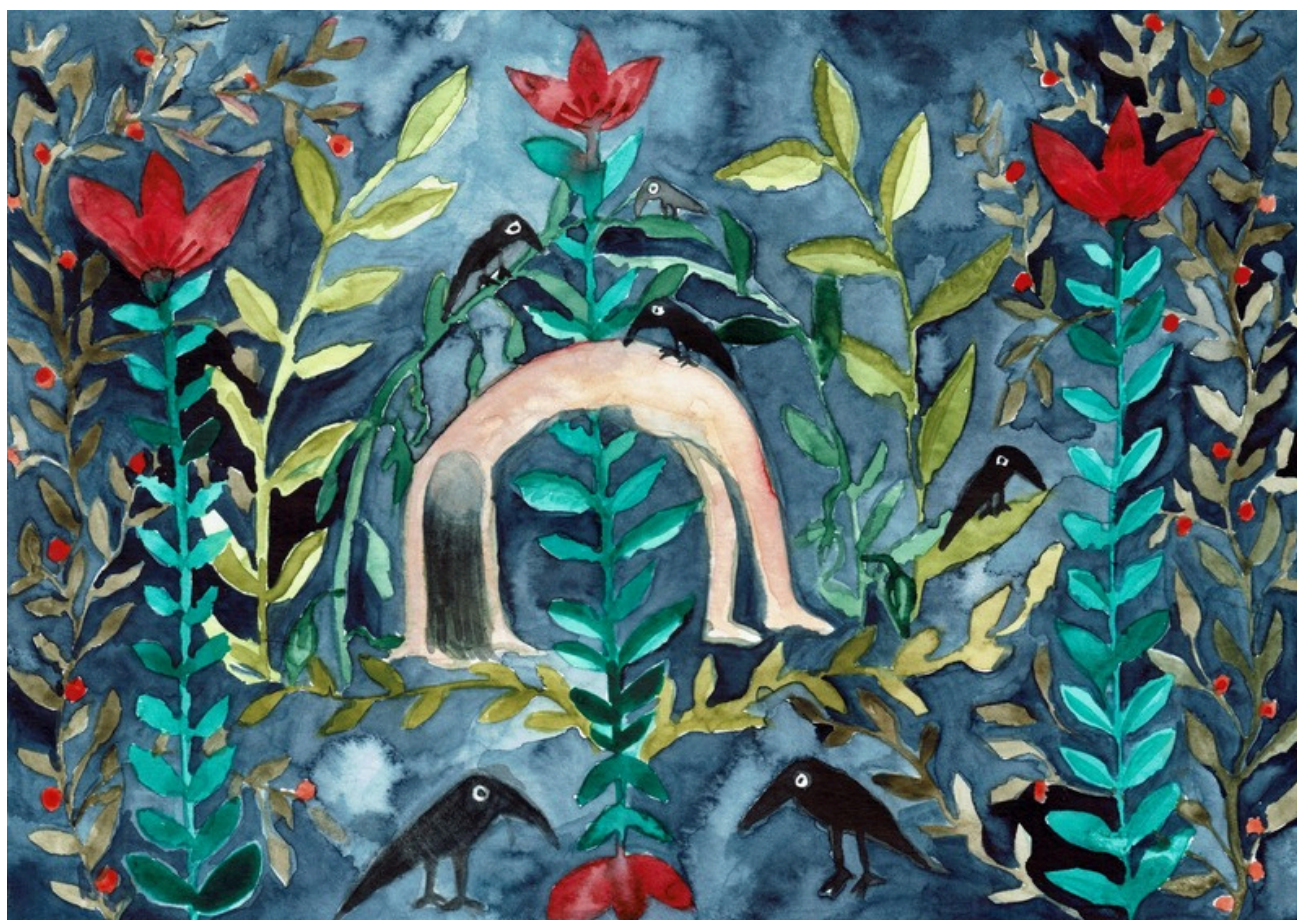

Between Two Trees | 2025 | Mixed media on paper | 14.8 × 21 cm